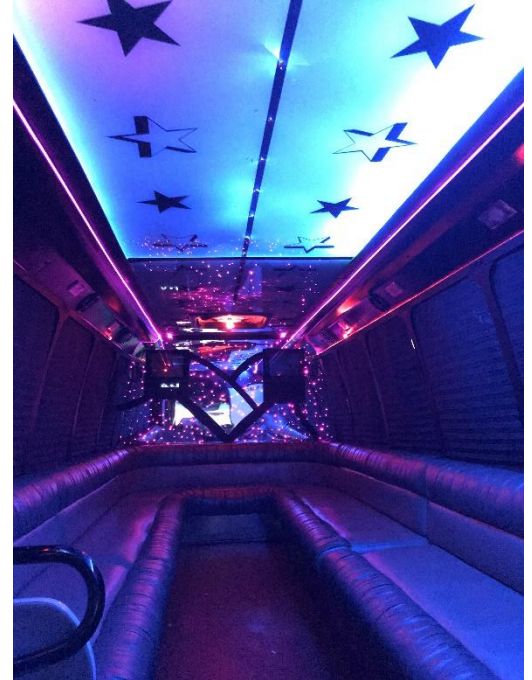

Route 22
Limousine.com

Route 22
Limousine.com

Route 22
Limousine

Limousine Mini Coach: We recommend this 22 passengers Coach limousine for Proms, Wedding Parties or a Night on the Town.

[\(Refer to car 986 when calling\)](#)